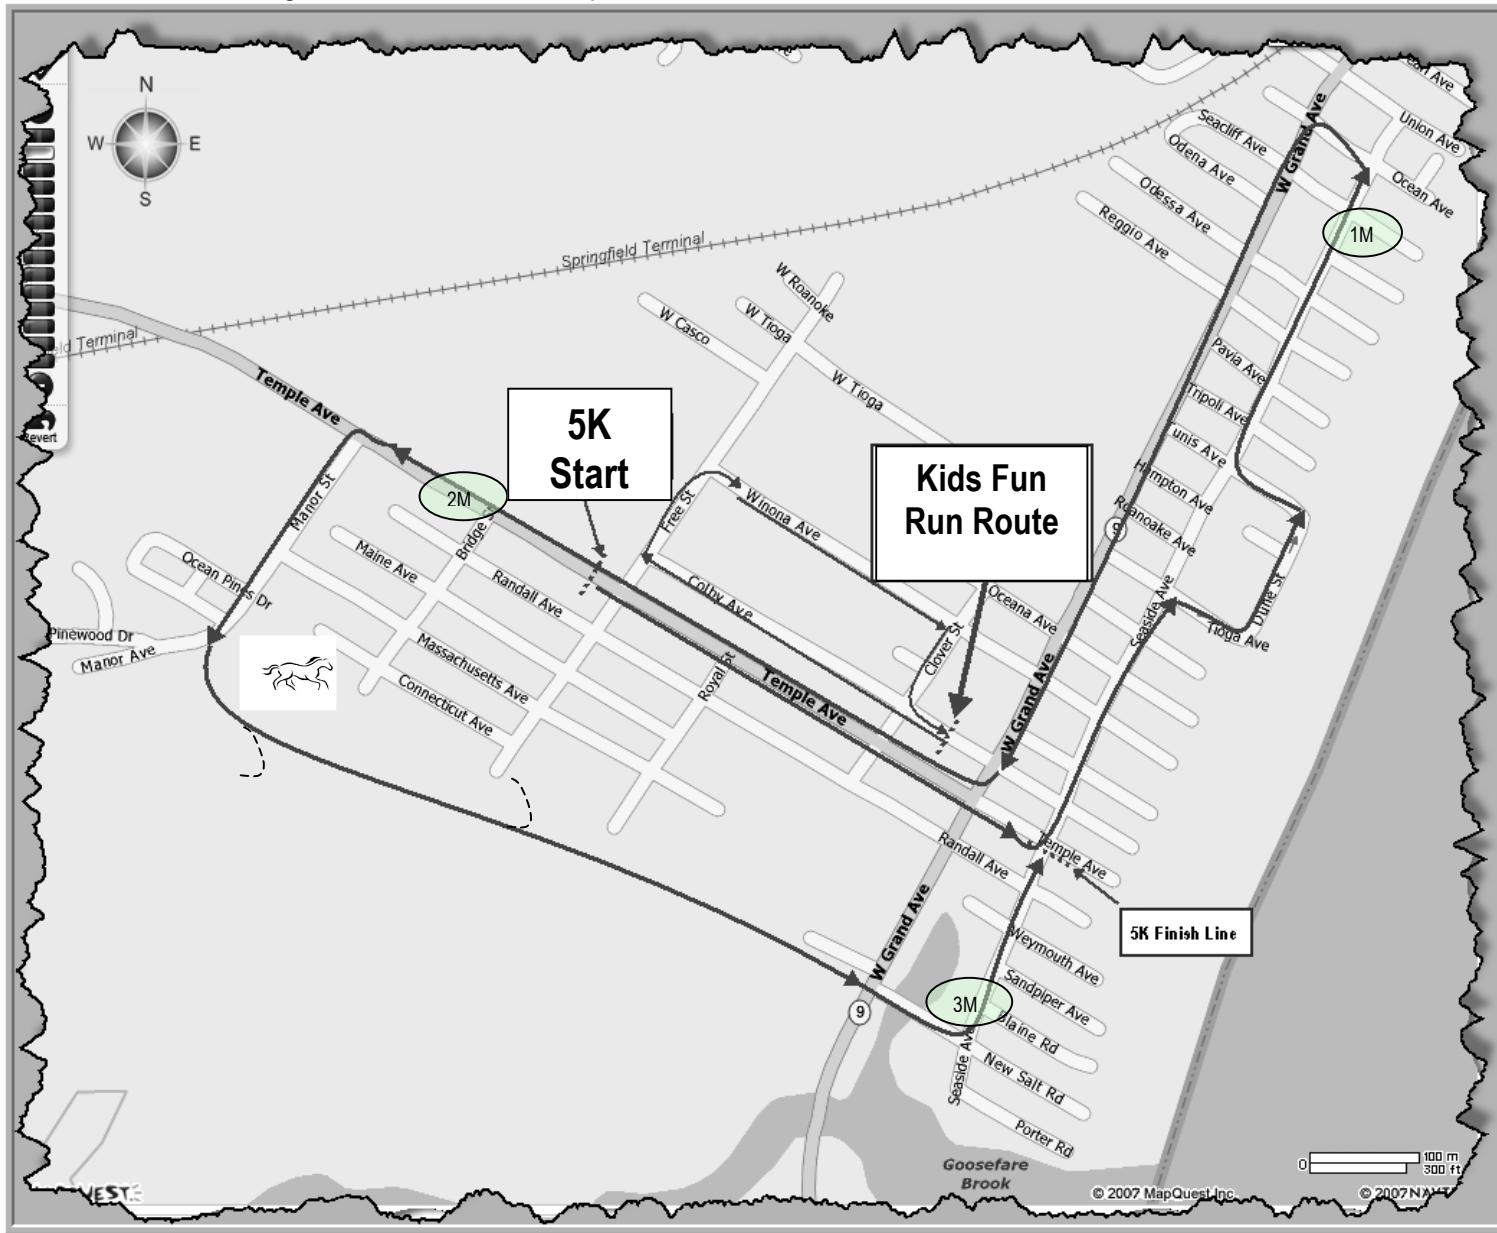

OCEAN PARK 5K ROAD RACE & KIDS 1K FUN RUN

RUNNER NOTES:

- ❖ Be Aware! A segment of the course is on packed dirt and sand, from the end of Manor Street until West Grand Ave.

COURSE DIRECTIONS

7:00 PM Start: Race begins at #80 Temple Ave, just NW of Free Street. Continue down Temple and cross over West Grand.

Pass Soda Fountain and take a left onto Seaside Ave (0.3 Miles)

Take a right onto Tioga and follow the Dune Street Loop taking a right back onto Seaside Ave.

Take a left onto Ocean Ave (1.0 miles)

Take a quick left on West Grand Ave heading back to Ocean Park

Take a right onto Temple Ave, pass the Tennis Courts & Starting Line, stay to the right of the traffic cones until you take a left onto Manor Street (2.0 Miles)

Continue down Manor Street and take a marked left around the horse arena onto the dirt road leading behind the Oceanwood Camp.

Follow the dirt path straight to the Pumphouse and cross over West Grand Ave and proceed onto New Salt Rd

Finish: Take a final left on Seaside Ave to the Finish Line. Congratulations!